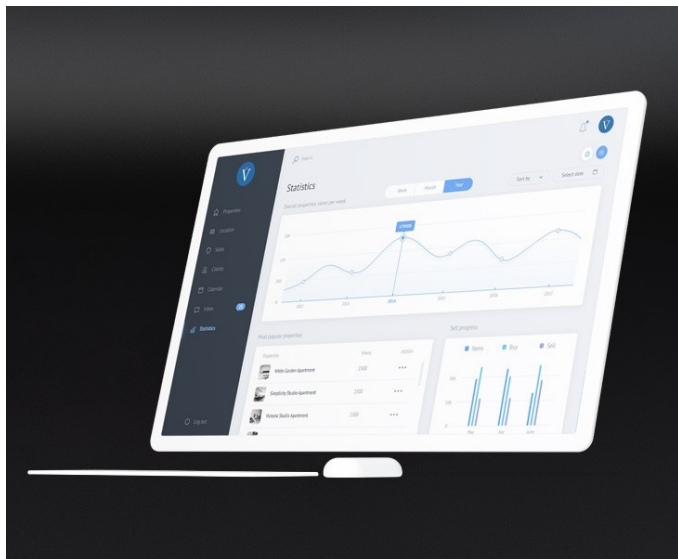

Business Intelligence

The View platform's business intelligence system collects and stores all the information needed to understand your customers' needs and wishes. Thanks to the data collected during the product configuration process, the B.I. system provides you with specific analyses and statistics, which are essential for interpreting the market and strengthening your business strategy.