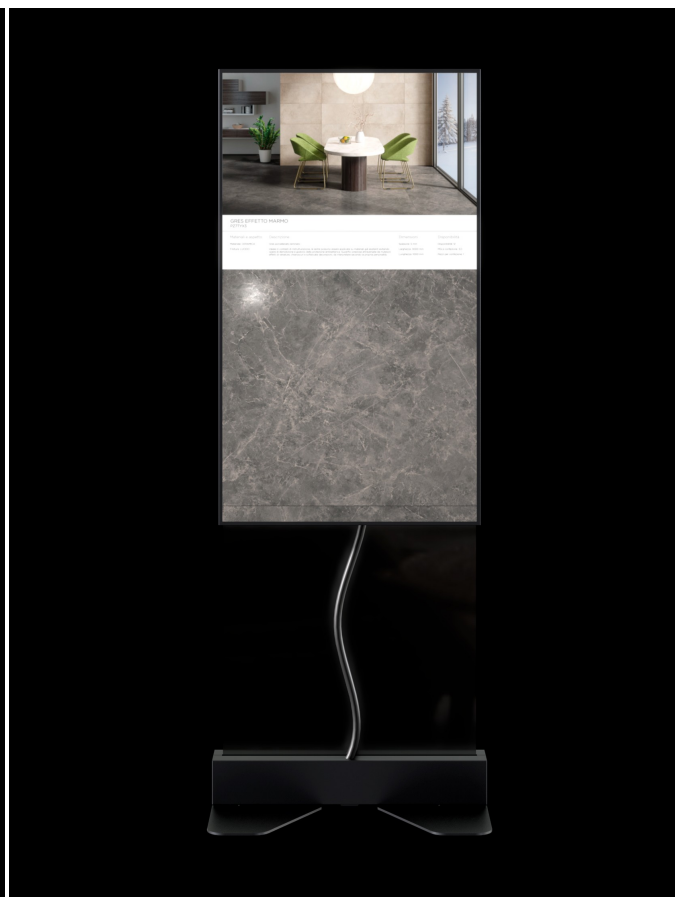

Tile Essential Evo Self