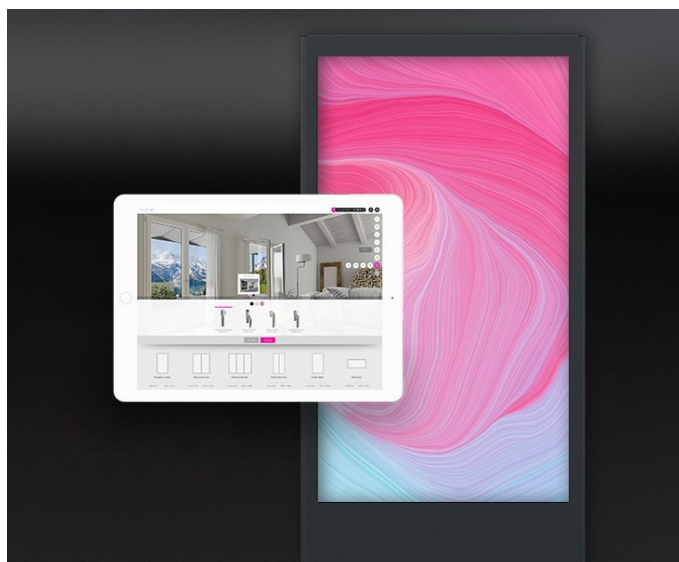

Tile Essential Evo Self

Digital screens and display units

Description

TILE Essential Evo Self is the 55 " FullHD display totem for window and door showrooms.

It is made with solid materials and durable electronic components, without sacrificing an elegant and extremely compact design that makes it perfect for any type of showroom. It is also equipped with an integrated self-supporting base with provision for anchoring, if you wish to fix it to the ground, but it is also easily transportable to fairs, shopping centers or events. Thanks to the View platform, you can make each product in your catalog configurable and show your customers what their window will look like in real time. Getting it into operation is very simple, just connect the power cable and connect it to the network via Wi-Fi or network cable. TILE Essential Evo Self attracts more customers to your store, improves the shopping experience and helps you offer and sell products in the best way, bringing all the benefits of e-commerce directly to your store.

Installation and initial configuration step
Training in the use of the software

VIEW license

SURFACE is the B2B2C web platform that allows you to display, configure and sell your products by means of a simple and engaging digital tool. When the SURFACE platform connects to TILE it becomes a real attraction, capable of drawing new customers into your shop by engaging them in a life-sized 4K shopping experience.

RGB technology

Connect your digital catalogue to your physical samples! The Mirror RGB unit connects to the Sight unit and allows you to digitally present any product or sample from your showroom. Simply place a finish, a profile, or an accessory upon the Mirror RGB unit's surface to immediately display every aesthetic detail; your customers will be able to configure their virtual door or window frame, while at the same time physically touching each of its constituent elements from your sample collection.