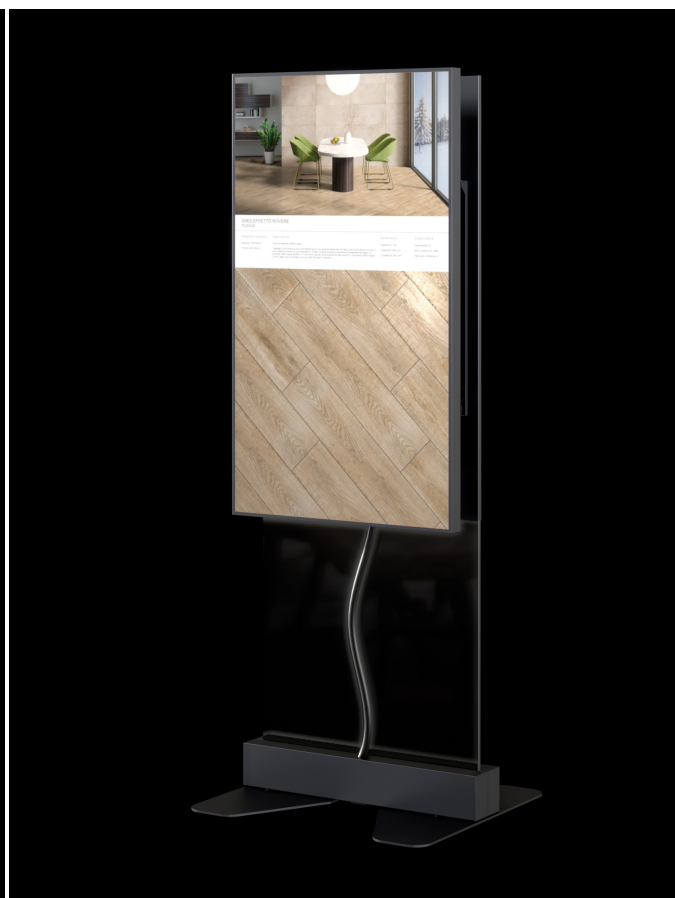

Tile Essential Evo Self

Digital screens and display units

Description

TILE Essential Evo Self is the 55 " FullHD display totem for window and door showrooms.

It is made with solid materials and durable electronic components, without sacrificing an elegant and extremely compact design that makes it perfect for any type of showroom. It is also equipped with an integrated self-supporting base with provision for anchoring, if you wish to fix it to the ground, but it is also easily transportable to fairs, shopping centers or events. Thanks to the View platform, you can make each product in your catalog configurable and show your customers what their window will look like in real time. Getting it into operation is very simple, just connect the power cable and connect it to the network via Wi-Fi or network cable. TILE Essential Evo Self attracts more customers to your store, improves the shopping experience and helps you offer and sell products in the best way, bringing all the benefits of e-commerce directly to your store.

RGB technology

Connect your digital catalogue to your physical samples! The Mirror RGB unit connects to the Sight unit and allows you to digitally present any product or sample from your showroom. Simply place a finish, a profile, or an accessory upon the Mirror RGB unit's surface to immediately display every aesthetic detail; your customers will be able to configure their virtual door or window frame, while at the same time physically touching each of its constituent elements from your sample collection.

Gallery

Tile Essential Evo Self

Tile Essential Evo Self

Tile Essential Evo Self

Tile Essential Evo Self