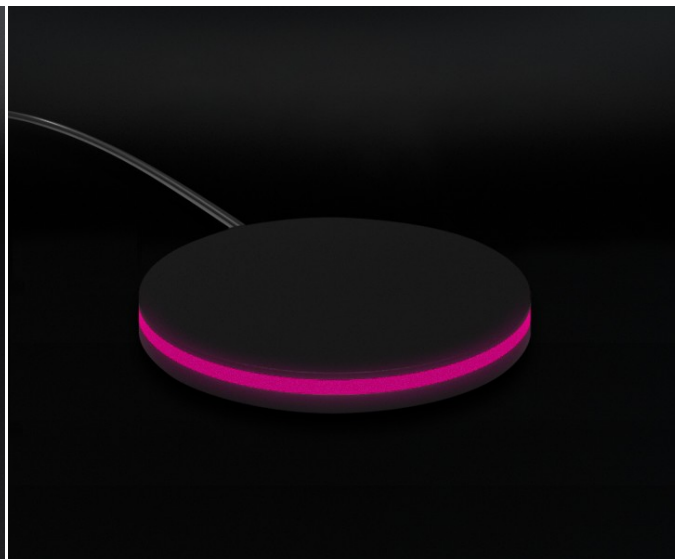

RGB technology

Connect your digital catalogue to your physical samples! The Mirror RGB unit connects to the Sight unit and allows you to digitally present any product or sample from your showroom. Simply place a finish, a profile, or an accessory upon the Mirror RGB unit's surface to immediately display every aesthetic detail; your customers will be able to configure their virtual door or window frame, while at the same time physically touching each of its constituent elements from your sample collection.