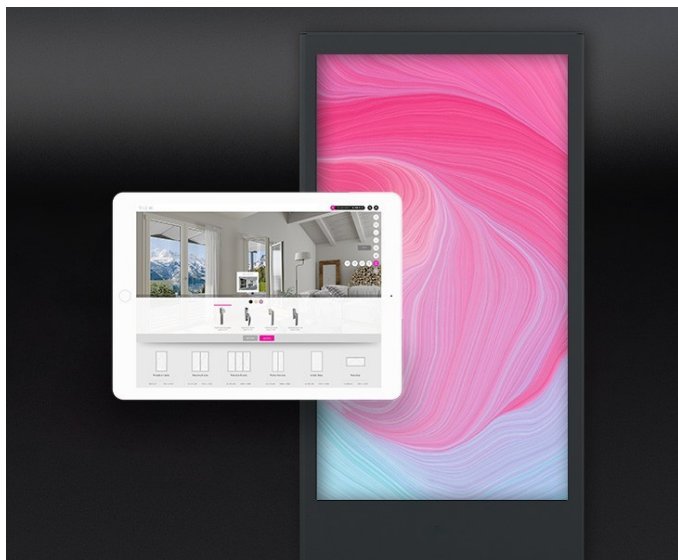

## Description

TILE Essential Evo Self is the 55 " FullHD display totem for window and door showrooms.

It is made with solid materials and durable electronic components, without sacrificing an elegant and extremely compact design that makes it perfect for any type of showroom. It is also equipped with an integrated self-supporting base with provision for anchoring, if you wish to fix it to the ground, but it is also easily transportable to fairs, shopping centers or events. Thanks to the View platform, you can make each product in your catalog configurable and show your customers what their window will look like in real time. Getting it into operation is very simple, just connect the power cable and connect it to the network via Wi-Fi or network cable. TILE Essential Evo Self attracts more customers to your store, improves the shopping experience and helps you offer and sell products in the best way, bringing all the benefits of e-commerce directly to your store.

## Extra services

Installation and initial configuration step  
Training in the use of the software

---

**VIEW license**

SURFACE is the B2B2C web platform that allows you to display, configure and sell your products by means of a simple and engaging digital tool. When the SURFACE platform connects to TILE it becomes a real attraction, capable of drawing new customers into your shop by engaging them in a life-sized 4K shopping experience.

### RGB technology

Connect your digital catalogue to your physical samples! The Mirror RGB unit connects to the Sight unit and allows you to digitally present any product or sample from your showroom. Simply place a finish, a profile, or an accessory upon the Mirror RGB unit's surface to immediately display every aesthetic detail; your customers will be able to configure their virtual door or window frame, while at the same time physically touching each of its constituent elements from your sample collection.