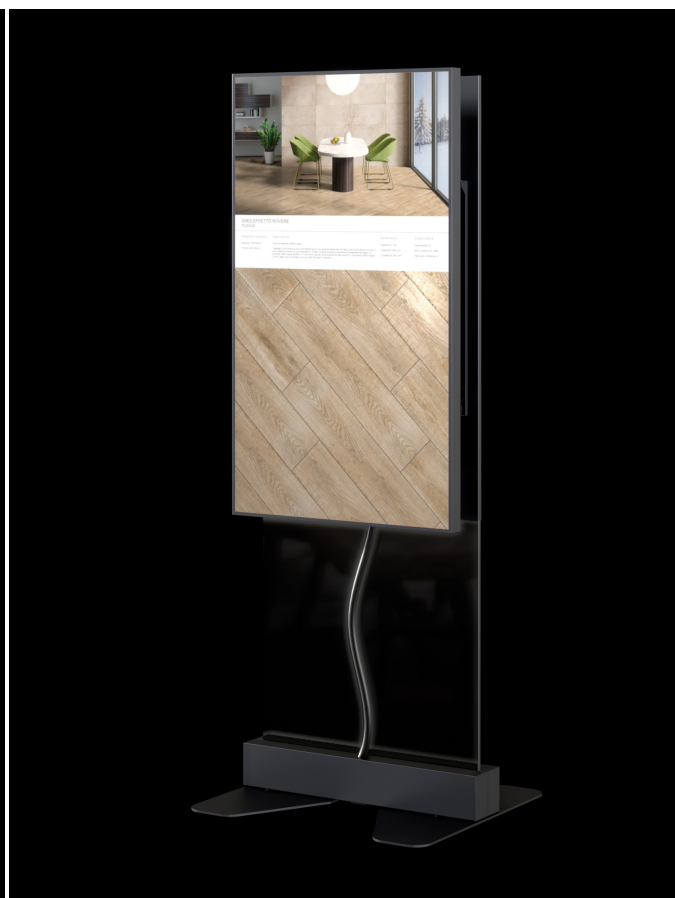

Tile Essential Evo Self