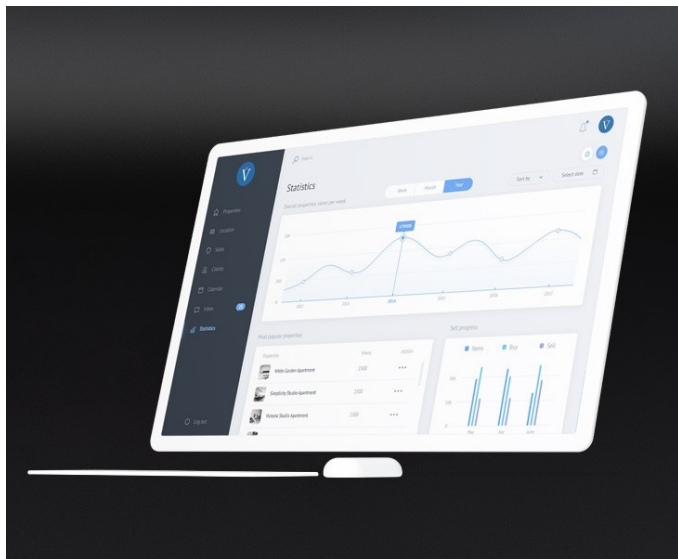

Tile Essential Evo Self

Digital screens and display units

Description

TILE Essential Evo Self is the 55 " FullHD display totem for window and door showrooms.

It is made with solid materials and durable electronic components, without sacrificing an elegant and extremely compact design that makes it perfect for any type of showroom. It is also equipped with an integrated self-supporting base with provision for anchoring, if you wish to fix it to the ground, but it is also easily transportable to fairs, shopping centers or events. Thanks to the View platform, you can make each product in your catalog configurable and show your customers what their window will look like in real time. Getting it into operation is very simple, just connect the power cable and connect it to the network via Wi-Fi or network cable. TILE Essential Evo Self attracts more customers to your store, improves the shopping experience and helps you offer and sell products in the best way, bringing all the benefits of e-commerce directly to your store.

Installation and initial configuration step
Training in the use of the software

VIEW license

SURFACE is the B2B2C web platform that allows you to display, configure and sell your products by means of a simple and engaging digital tool. When the SURFACE platform connects to TILE it becomes a real attraction, capable of drawing new customers into your shop by engaging them in a life-sized 4K shopping experience.

The Tail licence

The tail is the definitive media player for every retail 4.0 store. It allows you to play any content directly through the Sight unit: upload videos, posters, photos, promotions, or advertisements, and you'll have a convenient way to organise, program, and view everything that represents your brand and your products.