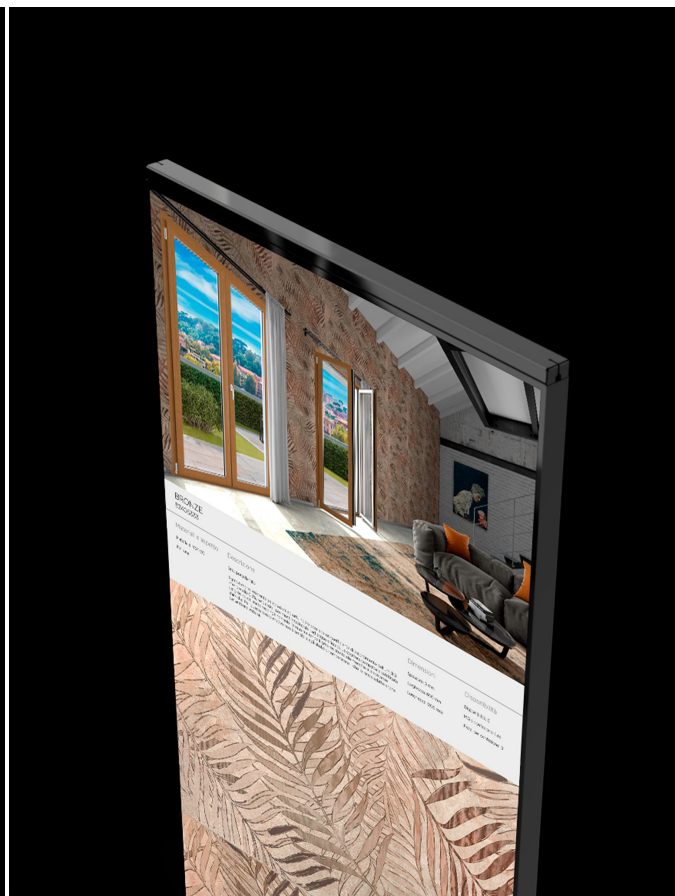

Tile Essential Evo 75"