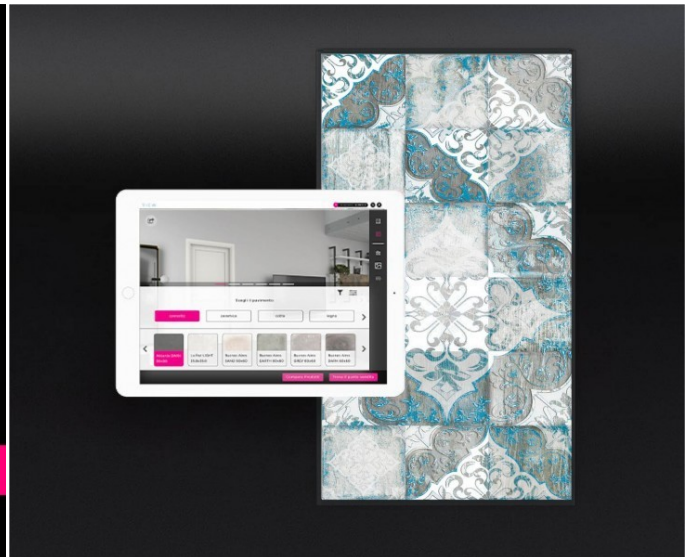

Voilàp Box

Voilàp Box is always included in the basic offer and is the most value-added element of the system because it enables products to be brought to life on a 1:1 scale and in photorealistic quality, regardless of the connected display format. The Voilàp Box is equipped with a colorimeter to constantly ensure perfect correlation between the colour represented on the screen and the physical sample colour.