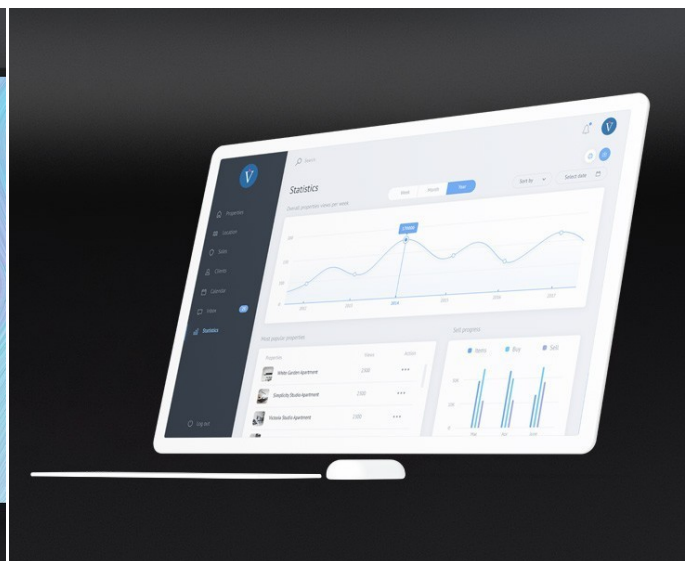

Voilàp Box

Voilàp Box is always included in the basic offer and is the most value-added element of the system because it enables products to be brought to life on a 1:1 scale and in photorealistic quality, regardless of the connected display format. The Voilàp Box is equipped with a colorimeter to constantly ensure perfect correlation between the colour represented on the screen and the physical sample colour.

SURFACE LICENCE

SURFACE is the B2B2C web platform that allows you to display, configure and sell your products by means of a simple and engaging digital tool. When the SURFACE platform connects to TILE it becomes a real attraction, capable of drawing new customers into your shop by engaging them in a life-sized 4K shopping experience.

The Tail

The Tail is the definitive media player for every retail 4.0 store. It allows you to play any content directly through the Sight unit: upload videos, posters, photos, promotions, or advertisements, and you'll have a convenient way to organise, program, and view everything that represents your brand and your products.