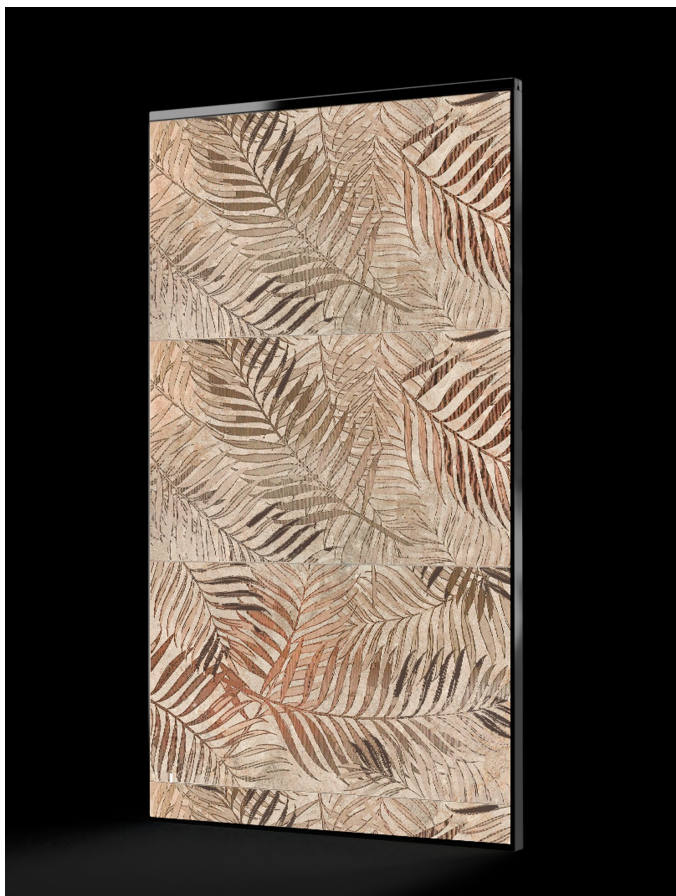

Tile Essential Evo 75"