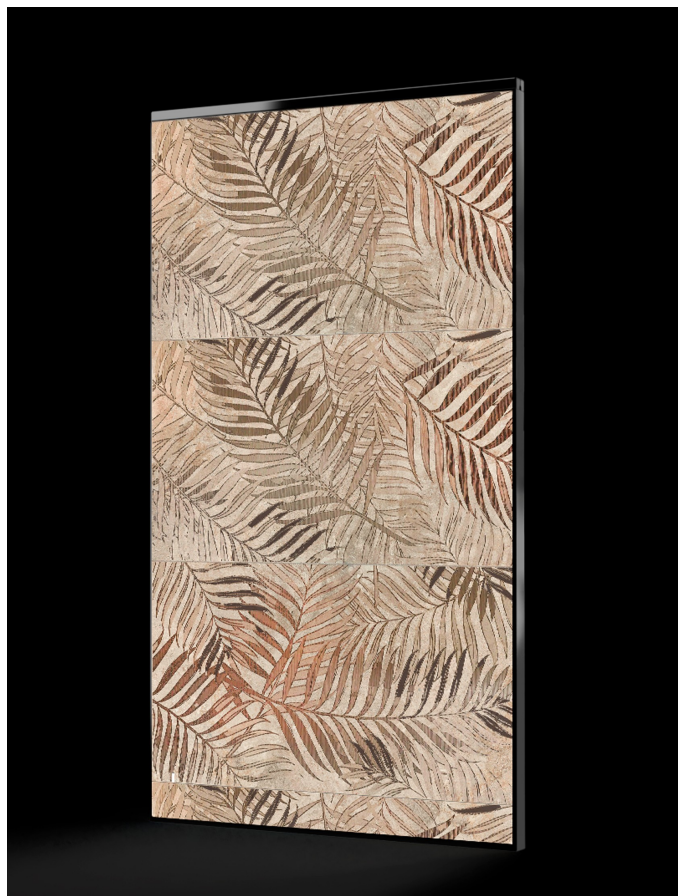

Tile Essential Evo 75"