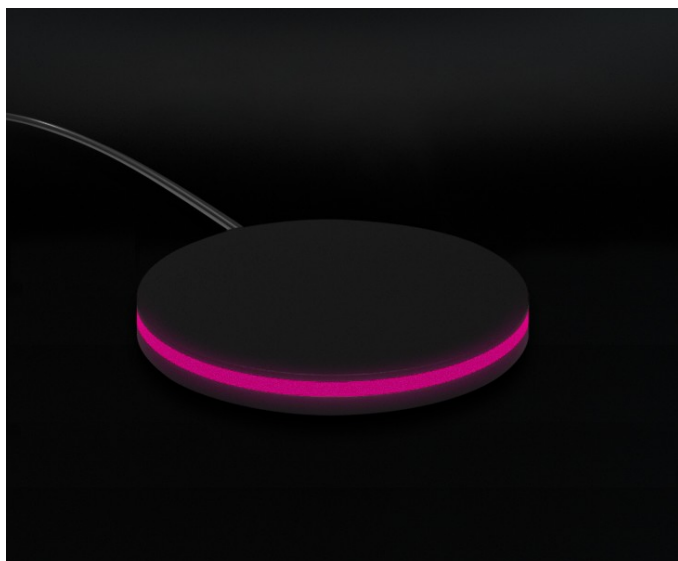

RGB TECHNOLOGY

Connect your digital catalogue to your physical samples! The Mirror RGB unit connects to the Sight unit and allows you to digitally present any product or sample from your showroom. Simply place a finish, a profile, or an accessory upon the Mirror RGB unit's surface to immediately display every aesthetic detail; your customers will be able to configure their virtual door or window frame, while at the same time physically touching each of its constituent elements from your sample collection.

Gallery