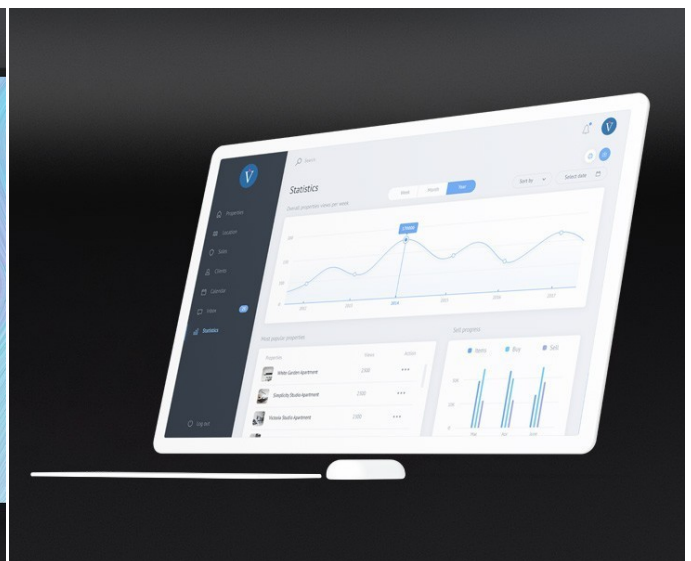

Voilàp Box

Voilàp Box is always included in the basic offer and is the most value-added element of the system because it enables products to be brought to life on a 1:1 scale and in photorealistic quality, regardless of the connected display format. The Voilàp Box is equipped with a colorimeter to constantly ensure perfect correlation between the colour represented on the screen and the physical sample colour.

SURFACE LICENCE

SURFACE is the B2B2C web platform that allows you to display, configure and sell your products by means of a simple and engaging digital tool. When the SURFACE platform connects to TILE it becomes a real attraction, capable of drawing new customers into your shop by engaging them in a life-sized 4K shopping experience.

The Tail

The tail is the definitive media player for every retail 4.0 store. It allows you to play any content directly through the Sight unit: upload videos, posters, photos, promotions, or advertisements, and you'll have a convenient way to organise, program, and view everything that represents your brand and your products.