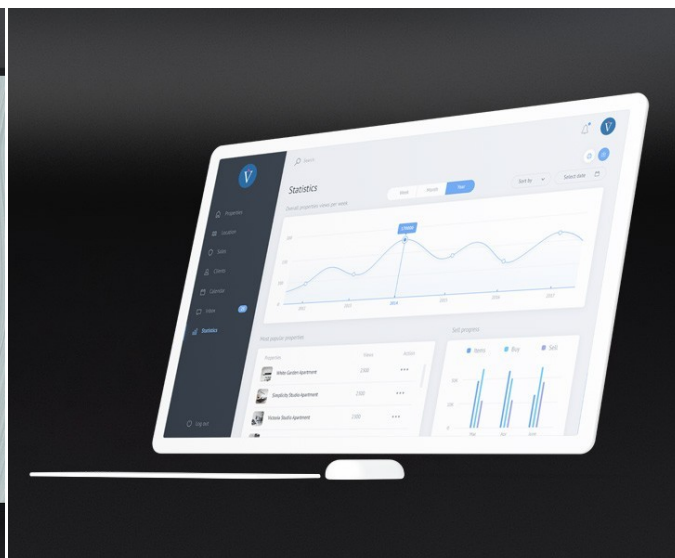

Tile Essential Evo 55"

Digital screens and display units

Description

Tile Essential EVO 55 is the totem with 55" LED 4K display for showrooms with ceramic tile surfaces and claddings. Tile Essential EVO 55 digitally represents any type of surface, reproducing every aesthetic detail, with a degree of realism never seen before, to increase the emotional effect on your customers. It is made from solid materials and durable electronic components that give it a lifespan four times longer than a traditional screen. The Tile Essential EVO 55 has a minimalist design that allows it to be installed without any visible cables, so it can be elegantly integrated into the design of any showroom. The suspended structure not only adds elegance to the interior of the shop, but also allows the panel to be raised to the correct height for a full-size frontal view of the surface sample. Thanks to the Surface digital platform, the represented product is configurable in real time and offers your customer the possibility to evaluate every aesthetic detail, simulate different installation patterns and compare different samples in the most effective way. Tile Essential EVO 55 redefines the experience of buying ceramic products, bringing all the advantages of the e-commerce experience directly to your store.

Disponibile

Training in the use of the software

Disponibile

5 handles 6 colors rendering package

Disponibile

The Tail

The tail is the definitive media player for every retail 4.0 store. It allows you to play any content directly through the Sight unit: upload videos, posters, photos, promotions, or advertisements, and you'll have a convenient way to organise, program, and view everything that represents your brand and your products.