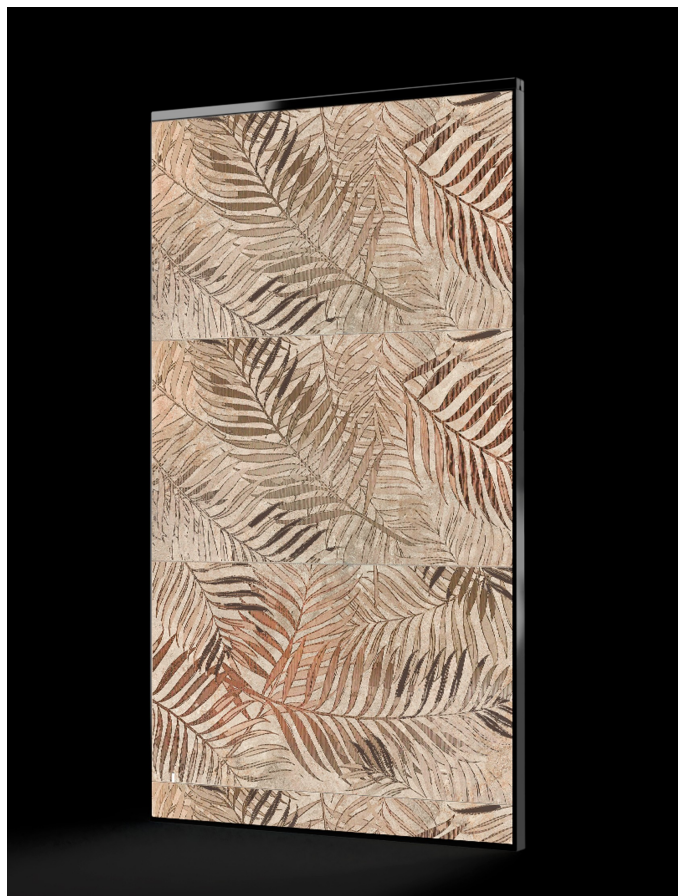

Voilàp Digital: Tile Essential Evo 55" _1