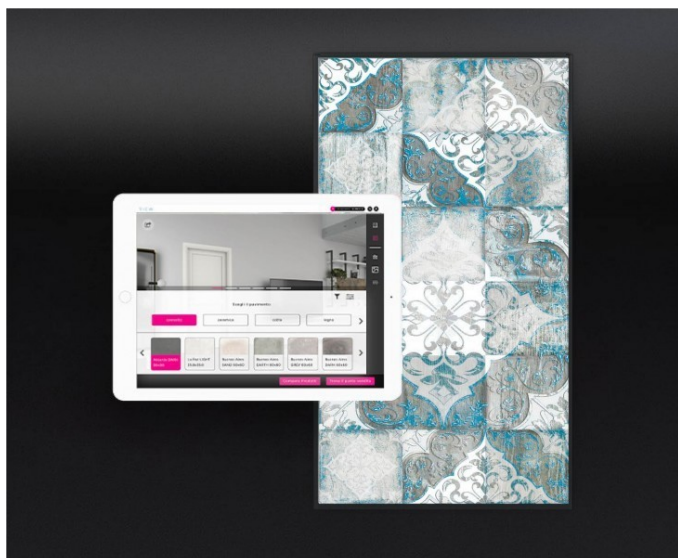

RGB technology

Connect your digital catalogue to your physical samples! The Mirror RGB unit connects to the Sight unit and allows you to digitally present any product or sample from your showroom. Simply place a finish, a profile, or an accessory upon the Mirror RGB unit's surface to immediately display every aesthetic detail; your customers will be able to configure their virtual door or window frame, while at the same time physically touching each of its constituent elements from your sample collection.

Voilàp Box

Voilàp Box is always included in the basic offer and is the most value-added element of the system because it enables products to be brought to life on a 1:1 scale and in photorealistic quality, regardless of the connected display format. The Voilàp Box is equipped with a colorimeter to constantly ensure perfect correlation between the colour represented on the screen and the physical sample colour.