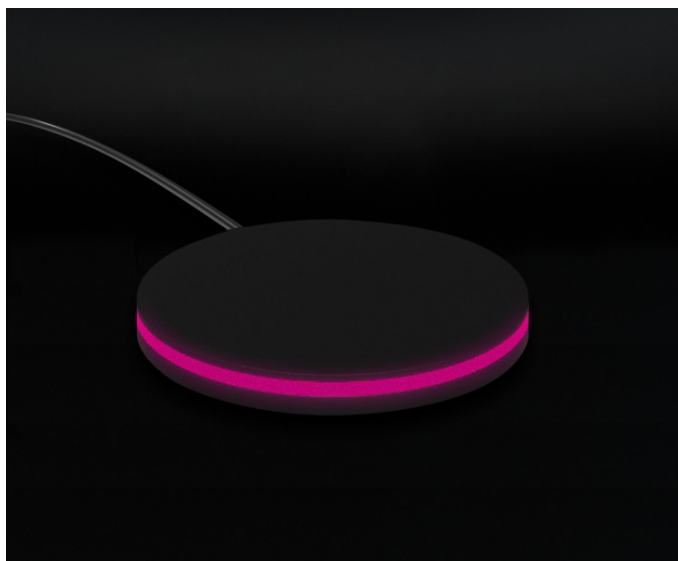

RGB technology

Connect your digital catalogue to your physical samples! The Mirror RGB unit connects to the Sight unit and allows you to digitally present any product or sample from your showroom. Simply place a finish, a profile, or an accessory upon the Mirror RGB unit's surface to immediately display every aesthetic detail; your customers will be able to configure their virtual door or window frame, while at the same time physically touching each of its constituent elements from your sample collection.