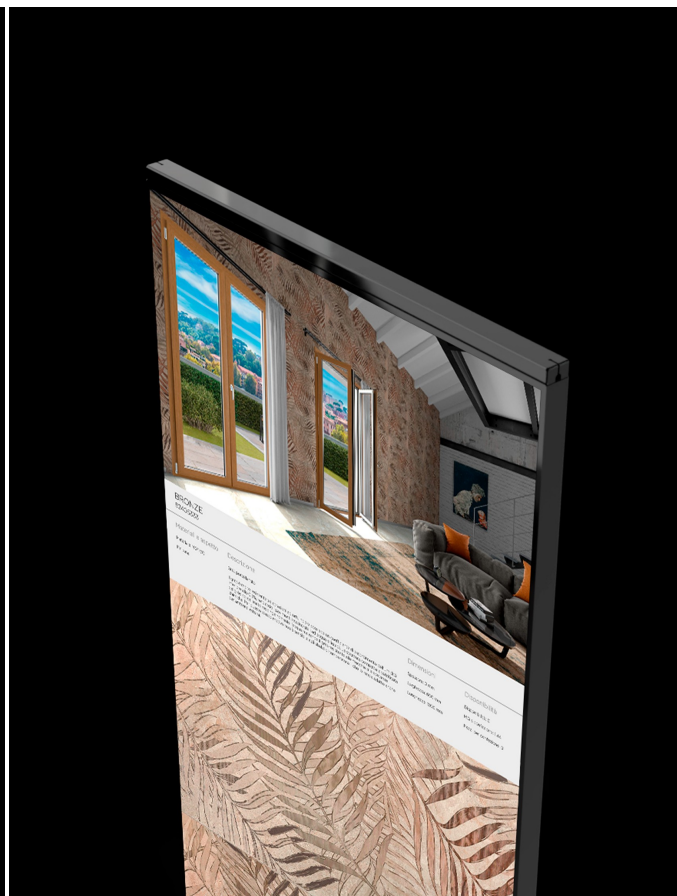

Voilàp Digital: Tile Essential Evo 55" _2