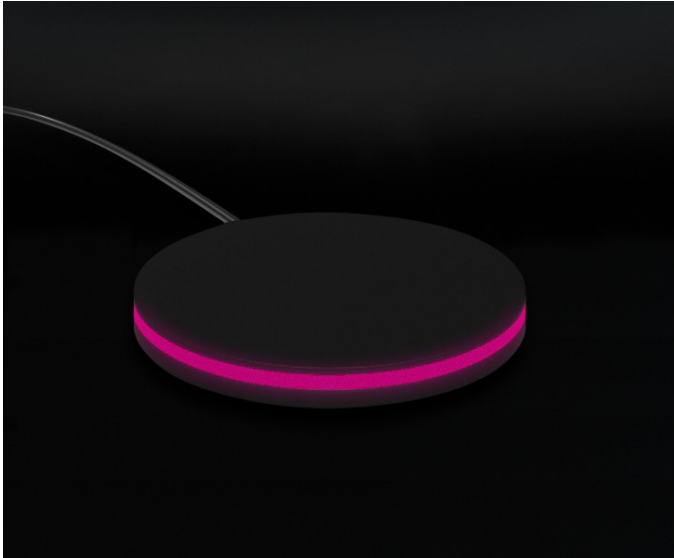

Sight essential evo self 55"

Digital screens and display units for windows and doors

Description

SIGHT Essential Evo Self is the 55" 4K LED display totem for window and door showrooms. It is made from solid materials and durable electronic components, without sacrificing an elegant and extremely compact design that makes it perfect for any type of showroom. It also comes with an integrated self-supporting base with provision for dowelling if you wish to fix it to the floor, but is also easily transportable to trade fairs, shopping centres or events. Thanks to the View platform, you can configure every product in your catalogue and show your customers what their door or window will look like in real time. Getting it up and running is as simple as plugging in the power cable and connecting it to the network via Wi-Fi or Network Cable. SIGHT Essential Evo Self attracts more customers to your shop, improves the shopping experience and helps you to market and sell your products in the best possible way by bringing all the benefits of e-commerce directly into your store.

Disponibile

5 handles 6 colors rendering package

Disponibile

RGB technology

Connect your digital catalogue to your physical samples! The Mirror RGB unit connects to the Sight unit and allows you to digitally present any product or sample from your showroom. Simply place a finish, a profile, or an accessory upon the Mirror RGB unit's surface to immediately display every aesthetic detail; your customers will be able to configure their virtual door or window frame, while at the same time physically touching each of its constituent elements from your sample collection.