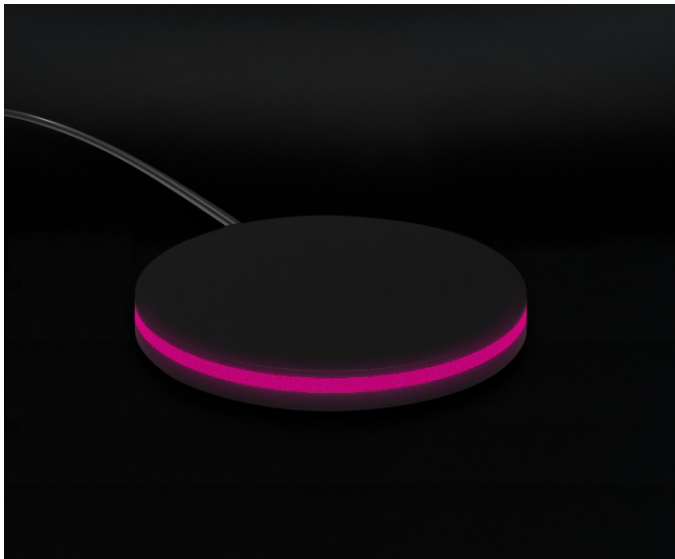

Sight essential evo self 55"

Digital screens and display units for windows and doors

Description

SIGHT Essential Evo Self is the 55" 4K LED display totem for window and door showrooms. It is made from solid materials and durable electronic components, without sacrificing an elegant and extremely compact design that makes it perfect for any type of showroom. It also comes with an integrated self-supporting base with provision for dowelling if you wish to fix it to the floor, but is also easily transportable to trade fairs, shopping centres or events. Thanks to the View platform, you can configure every product in your catalogue and show your customers what their door or window will look like in real time. Getting it up and running is as simple as plugging in the power cable and connecting it to the network via Wi-Fi or Network Cable. SIGHT Essential Evo Self attracts more customers to your shop, improves the shopping experience and helps you to market and sell your products in the best possible way by bringing all the benefits of e-commerce directly into your store.

Disponibile

5 handles 6 colors rendering package

Disponibile

RGB technology

Connect your digital catalogue to your physical samples! The Mirror RGB unit connects to the Sight unit and allows you to digitally present any product or sample from your showroom. Simply place a finish, a profile, or an accessory upon the Mirror RGB unit's surface to immediately display every aesthetic detail; your customers will be able to configure their virtual door or window frame, while at the same time physically touching each of its constituent elements from your sample collection.