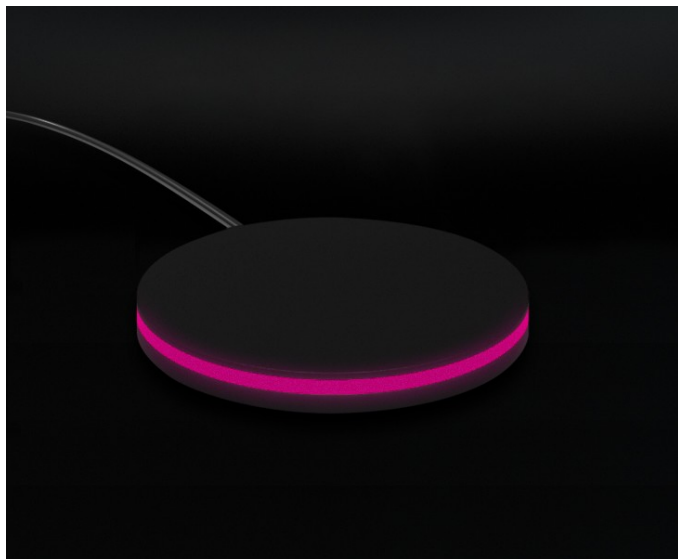

Sight essential evo self 55"

Digital screens and display units for windows and doors

Description

SIGHT Essential Evo Self is the 55" 4K LED display totem for window and door showrooms. It is made from solid materials and durable electronic components, without sacrificing an elegant and extremely compact design that makes it perfect for any type of showroom. It also comes with an integrated self-supporting base with provision for dowelling if you wish to fix it to the floor, but is also easily transportable to trade fairs, shopping centres or events. Thanks to the View platform, you can configure every product in your catalogue and show your customers what their door or window will look like in real time. Getting it up and running is as simple as plugging in the power cable and connecting it to the network via Wi-Fi or Network Cable. SIGHT Essential Evo Self attracts more customers to your shop, improves the shopping experience and helps you to market and sell your products in the best possible way by bringing all the benefits of e-commerce directly into your store.

Disponibile

5 handles 6 colors rendering package

Disponibile

RGB technology

Connect your digital catalogue to your physical samples! The Mirror RGB unit connects to the Sight unit and allows you to digitally present any product or sample from your showroom. Simply place a finish, a profile, or an accessory upon the Mirror RGB unit's surface to immediately display every aesthetic detail; your customers will be able to configure their virtual door or window frame, while at the same time physically touching each of its constituent elements from your sample collection.